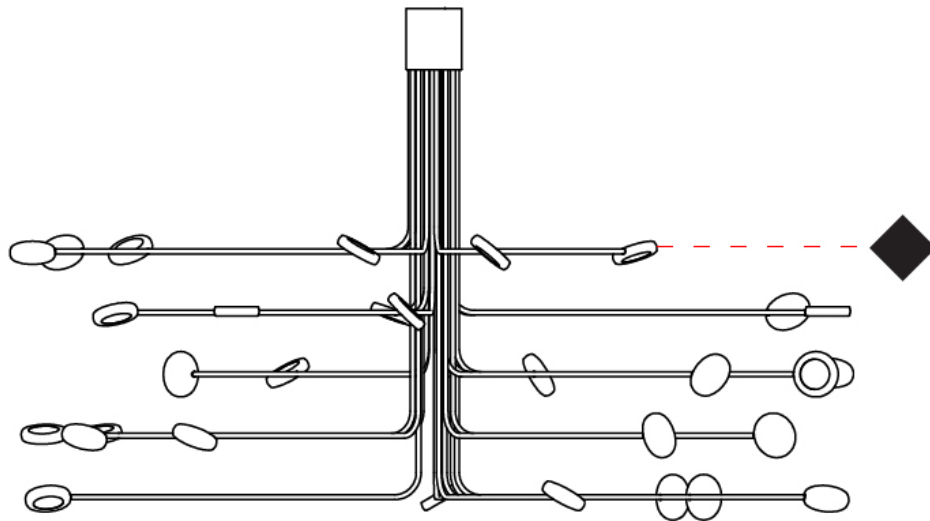

ARBOR 30 LIGHT SURFACE

D42002-

PROJECT	_____
TYPE	_____
SPECIFIER	_____
QUANTITY	_____
DATE	_____

D