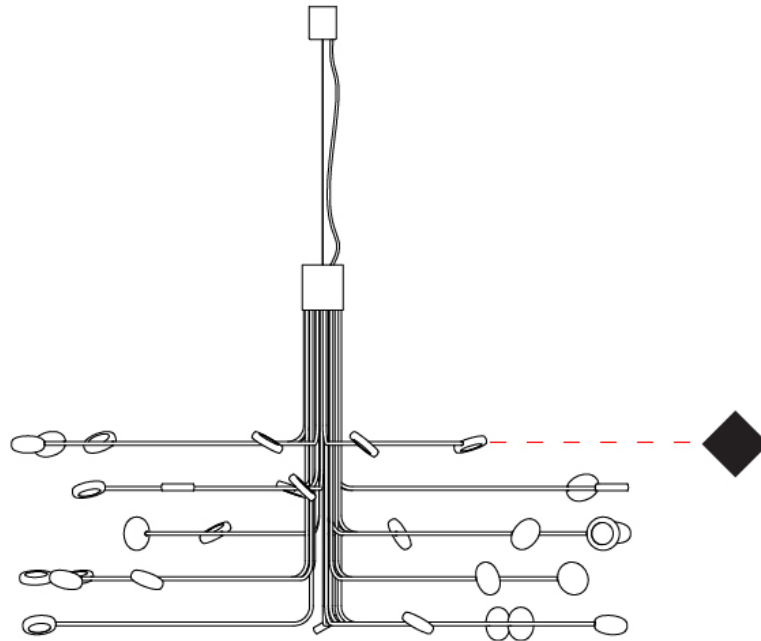

ARBOR 30 LIGHT SUSPENSION

D41002-

PROJECT	_____
TYPE	_____
SPECIFIER	_____
QUANTITY	_____
DATE	_____

D