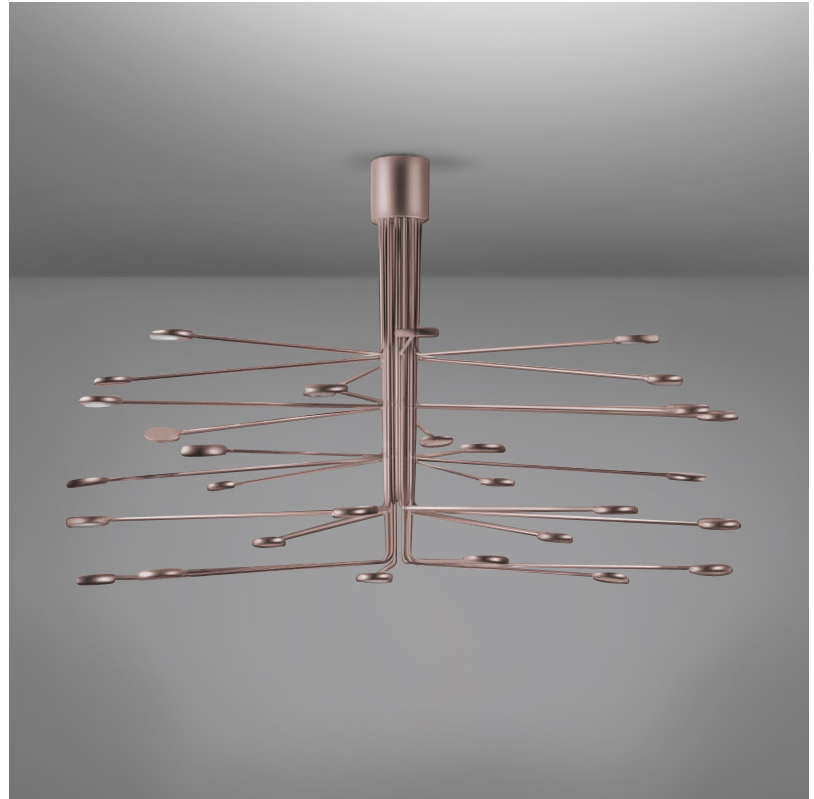

PROJECT
TYPE
SPECIFIER
QUANTITY
DATE

ARBOR 30 LIGHT SURFACE

D42002-

base number   Finish
Options

1. To build a product code in our configurator select the specify button on the base model # product page
2. To build a manual product code on this datasheet choose from the options listed below in blue font and add the suffix to the base model #

GENERAL

Series: Arbor
Subseries: Arbor 30 Light
Brand: Icone
Division: Design
Mounting Type: Surface
Mounting Location: Ceiling
Subcategory: Up/Down Light

PHYSICAL

Shape: Abstract
Diameter (mm): 1200
Diameter (in): 47 3/4
Height (mm): 700
Height (in): 27 9/16
Light Distribution: Direct / Indirect
Fixture Finish: WHI / GSR / CSR
Fixture Material: Metal

ELECTRICAL

Lamp Type: LED
Total Output Wattage (W): 150
Dimming: Electronic Low Voltage Dimming
Input Voltage (V): 120Vac Direct Line

LED

Number of LEDs: 30
Color Temperature (°K): 3000
Nominal Lumen (lm): 10500
CRI: >90 CRI
Lamp Life (hrs): 50000

OPTICAL

RATINGS AND CERTIFICATIONS

Certified By: Certified for North American Standards
IP rating: IP20