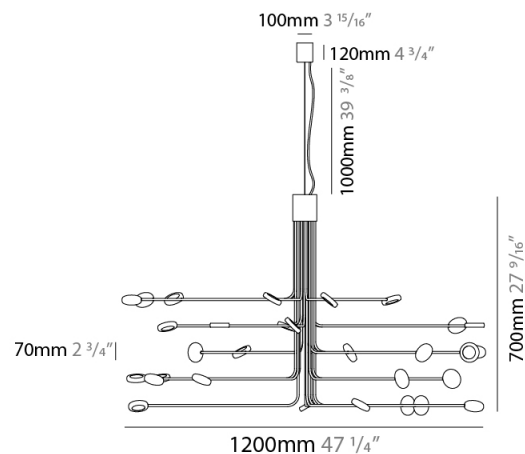

PROJECT	
TYPE	
SPECIFIER	
QUANTITY	
DATE	

ARBOR 30 LIGHT SUSPENSION

D41002-

base number   Finish
Options

1. To build a product code in our configurator select the specify button on the base model # product page
2. To build a manual product code on this datasheet choose from the options listed below in blue font and add the suffix to the base model #

GENERAL

Series: Arbor
Subseries: Arbor 30 Light
Brand: Icone
Division: Design
Mounting Type: Suspension
Mounting Location: Ceiling
Subcategory: Chandelier

PHYSICAL

Shape: Abstract
Diameter (mm): 1200
Diameter (in): 47 1/4
Height (mm): 700
Height (in): 27 5/16
Max. Overall Height (mm): 1820
Max. Overall Height (in): 71 5/8
Light Distribution: Adjustable
Fixture Finish: WHI / GSR / CSR
Fixture Material: Metal

ELECTRICAL

Lamp Type: LED
Total Output Wattage (W): 150
Dimming: Electronic Low Voltage Dimming
Input Voltage (V): 120Vac Direct Line

LED

Number of LEDs: 30
Color Temperature (°K): 3000
Nominal Lumen (lm): 10500
CRI: >90 CRI
Lamp Life (hrs): 50000

OPTICAL

RATINGS AND CERTIFICATIONS

Certified By: Certified for North American Standards
IP rating: IP20