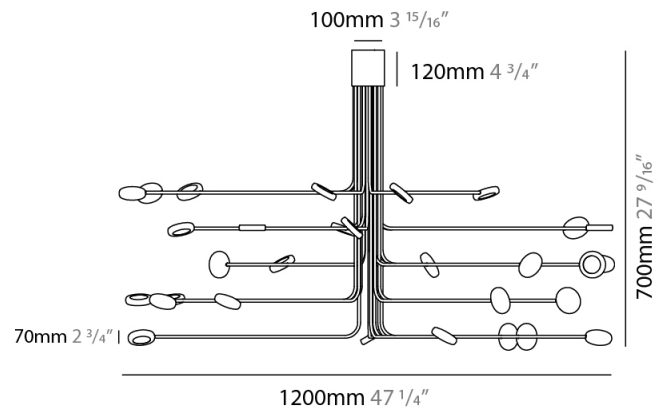

PROJECT
TYPE
SPECIFIER
QUANTITY
DATE

ARBOR 30 LIGHT SURFACE

D42002-

base number   Finish
Options

1. To build a product code in our configurator select the specify button on the base model # product page
2. To build a manual product code on this datasheet choose from the options listed below in blue font and add the suffix to the base model #

GENERAL

Series: Arbor
Subseries: Arbor 30 Light
Brand: Icone
Division: Design
Mounting Type: Surface
Mounting Location: Ceiling
Subcategory: Up/Down Light

PHYSICAL

Shape: Abstract
Diameter (mm): 1200
Diameter (in): 47 3/4
Height (mm): 700
Height (in): 27 9/16
Light Distribution: Direct / Indirect
Fixture Finish: WHI / GSR / CSR
Fixture Material: Metal

ELECTRICAL

Lamp Type: LED
Total Output Wattage (W): 150
Dimming: Electronic Low Voltage Dimming
Input Voltage (V): 120Vac Direct Line

LED

Number of LEDs: 30
Color Temperature (°K): 3000
Nominal Lumen (lm): 10500
CRI: >90 CRI
Lamp Life (hrs): 50000

OPTICAL

RATINGS AND CERTIFICATIONS

Certified By: Certified for North American Standards
IP rating: IP20